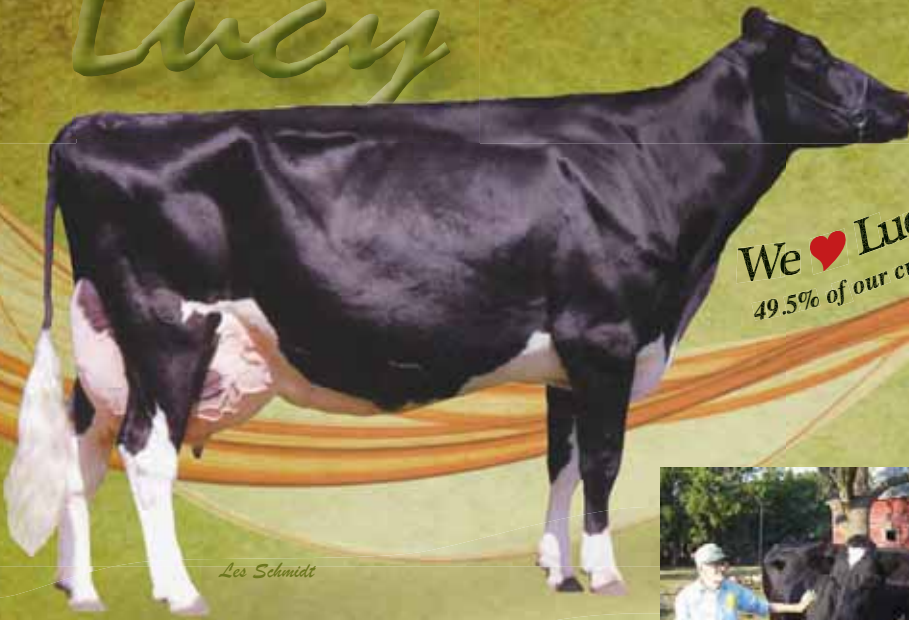

Lucy

We ♥ Lucy! And we hope you do too!
49.5% of our current milking herd traces back to the Lucy family.

Les Schmidt

PINE-SHELTER LUCINA FARGO EX-95 3E DOM

The finest brood cow in our 93 years
of registered Holsteins.

Four time Junior All American (nominated six times)
Two All-American produce nominations: 1997 and 1998
At one time during her life, Lucy was the #1 PTAT & PL cow in the breed.

Highest milk record: 6-05 2x 365d 40,700 3.6 1480 3.0 1205

Lucy's most famous granddaughter: **Pine-Shelter Cheyenne, EX-95 3E DOM**

Sired by Lucy son Pine-Shelter Laser Lindy

Grand Champion and

Reserve Supreme Champion,

World Dairy Expo 2003

All American Senior Three-Year Old 2003